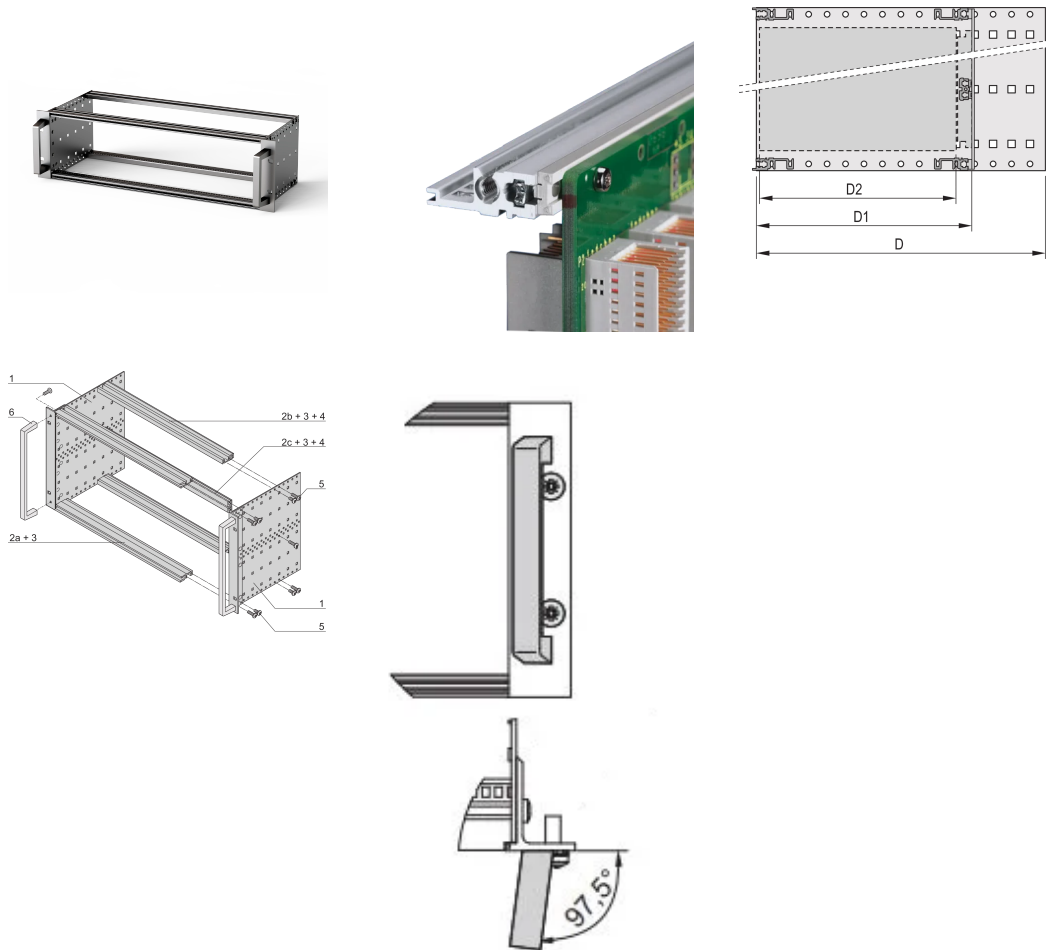

EuropacPRO 19" Subrack Kit for Backplane, Heavy, Retrofit Shielding, With Front Handle, 3 U, 295 mm

CATALOG NUMBER

24567-163

Non-EMC shielded subrack for backplane mounting, heavy version with tox welded side panels and front handle.

CERTIFICATIONS

FEATURES

Subrack with side panel type H ("Heavy"), 19" bracket is firmly fixed to side panel (tox-cold welded)

Supplied as space-saving flat-pack

Rear horizontal rail for backplane mounting with insulation strip

Horizontal rail type "Heavy"

Shock and Vibration resistance up to 5 g

IP 20, in accordance with IEC 60529

Shock and vibration tested to the German "Bahn" standards BN 411002, BN 411003

Internal and external dimensions in accordance with: IEC 60297-3-100, -101, IEEE 1101.1

Installed load up to 15 kg

Version with front handles

PRODUCT ATTRIBUTES

Rack Height: 3U

Depth: 295mm

Package Quantity: 1

For Mounting: Backplane

Board Depth: 160mm; 220mm; 280mm