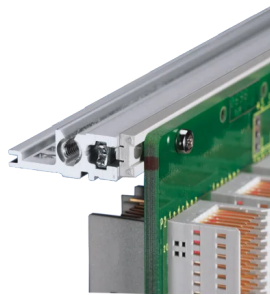

EuropacPRO 19" Subrack Kit for Backplane, Heavy, Retrofit Shielding, With Front Handle, 6 U, 175 mm

CATALOG NUMBER

24567-461

Non-EMC shielded subrack for backplane mounting, heavy version with tox welded side panels and front handle.

CERTIFICATIONS

FEATURES

Subrack with side panel type H ("Heavy"), 19" bracket is firmly fixed to side panel (tox-cold welded)

Supplied as space-saving flat-pack

Rear horizontal rail for backplane mounting with insulation strip

Horizontal rail type "Heavy"

Shock and Vibration resistance up to 5 g

IP 20, in accordance with IEC 60529

Shock and vibration tested to the German "Bahn" standards BN 411002, BN 411003

Internal and external dimensions in accordance with: IEC 60297-3-100, -101, IEEE 1101.1

Gasket Type: Stainless Steel EMC

Shock and Vibration Tolerance: 5g (force)

Handle Included: Yes

Mounting: Rack

Complies With: IEC 60297-3-103

EMC Shielding: No

Finish: Anodized; Passivated

Material: Aluminum