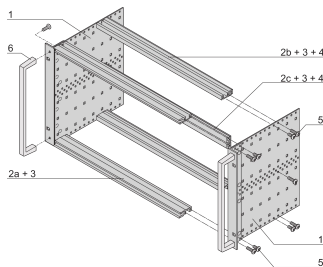

EuropacPRO 19" Subrack Kit for Backplane, Heavy, Retrofit Shielding, With Front Handle, 6 U, 175 mm

CATALOG NUMBER

24567-461

Non-EMC shielded subrack for backplane mounting, heavy version with tox welded side panels and front handle.

CERTIFICATIONS

FEATURES

Subrack with side panel type H ("Heavy"), 19" bracket is firmly fixed to side panel (tox-cold welded)

Supplied as space-saving flat-pack

Rear horizontal rail for backplane mounting with insulation strip

Horizontal rail type "Heavy"

Shock and Vibration resistance up to 5 g

IP 20, in accordance with IEC 60529

Shock and vibration tested to the German "Bahn" standards BN 411002, BN 411003

Internal and external dimensions in accordance with: IEC 60297-3-100, -101, IEEE 1101.1