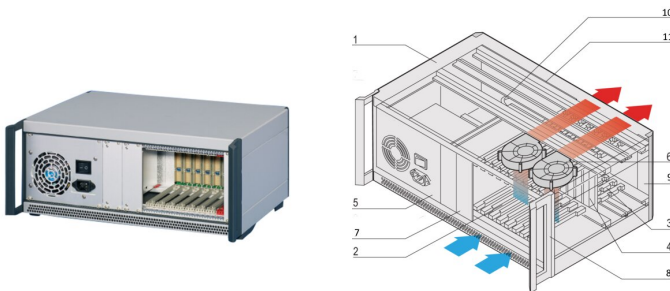

CPCI System With ATX PSU. Desktop, 4 U, 8 Slot, 84 HP

CATALOG NUMBER

24579-602

CompactPCI Desktop Chassis with vertical Card Cage for eight 3 U Boards, eight 3 U RTM Boards and built in ATX Power Supply.

CERTIFICATIONS

FEATURES

In accordance with IEC 60297-3-101, -102, -103; IEEE 1101.1, 1101.10/11; backplane in accordance with PICMG 2.0 rev. 3.0

System with vertical card cage. Board format Front: 3 U, 160 mm deep; Rear I/O: 3 U, 80 mm deep

Backplane 8 slot, 3 U, 32 bit, system slot right; 8 HP wide CPU can be used

Heat dissipation by two radial fans, airflow front to rear

ATX PSU, 300 W

PRODUCT ATTRIBUTES

Product Type: System

Number of Slots: 8

Type: Desktop

Backplane Type: 3 U CompactPCI

Data Transfer: 32-bit PCI Bus

Power per Slot: 40W

Input Voltage AC: 100 – 240V

Airflow Direction: Front to Rear

Rack Height: 4U

Power Supply Type: (1) ATX PSU