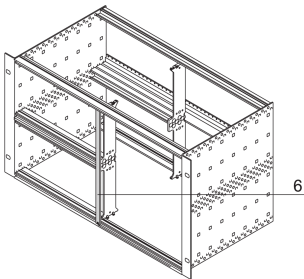

Front Panel Alternative for Combined Mounting, U-profile, Textile, 6 U, 2 HP, 2.5 mm, Al, Front Anodized, Rear Conductive

CATALOG NUMBER

30849-140

The 2 HP wide front panel covers an open slot. The U-profile front panel can be combined with a textile EMC gasket. It be fixed with screws and washers. Due to the 2 HP width no sleeves can be used.

CERTIFICATIONS

FEATURES

U-profile front panel 6 U, 2 HP, Al, 2.5 mm

Prepared for textile EMC gasket

PRODUCT ATTRIBUTES

Product Type: Front Panel

Accessory Type: Front panel

Product Family: EuropacPRO; RatiopacPRO; RatiopacPRO AIR; CompacPRO; PropacPRO

Mounting: Screw-on Front

EMC Shielding: No (Retrofittable)

Gasket Type: Textile EMC

Material: Aluminum

Front Finish: Anodized

Rear Finish: Conductive

Treated Edges: No

Rack Height: 6U

Height: 261.8mm

Rack Width: 2HP

Width: 9.8mm

Depth: 2.5mm

Complies With: IEC 60297-3-101; IEEE 1101.1/10

Package Quantity: 1

Finish: Anodized; Passivated

Net Weight: 0.021kg