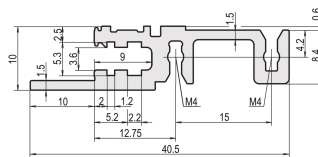

Horizontal Rail, Front, Type H-LD, Heavy, Long Lip, for IEEE Application, 63 HP

CATALOG NUMBER

34560-363

Combinations of horizontal rails and side panels

	Side panel 1	Side panel 2	Side panel 3	Side panel 4
Horizontal rail 1	-	+	+	+
Horizontal rail 2	+	+	+	+
Horizontal rail 3	+	+	-	-
Horizontal rail 4	Light 1	Fluorescent 2	Heavy 3	Edgecut 4

Legend: + can be combined, - combination not recommended, * not recommended

The horizontal rail with a long lip enables the use of IEEE insertion / extraction handles.

CERTIFICATIONS

FEATURES

For plug-in units with IEEE handle

Long lip (H-LD)

Installation at top and bottom

For CPCI and VME64x systems

Aluminum extrusion, anodized finish, conductive contact surface

PRODUCT ATTRIBUTES

Rack Width: 63HP

Package Quantity: 1

Finish: Anodized

Length: 325.12mm

Material: Aluminum

Product Family: EuropacPRO; RatiopacPRO; RatiopacPRO AIR; CompacPRO; PropacPRO

Product Type: Horizontal Rail

Type: Heavy, LD

Works With: Subracks; Cases

Gross Weight: 0.128kg