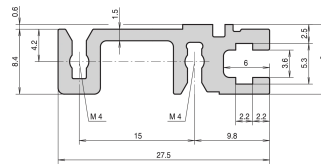

Horizontal Rail, Rear, Type H-ST, Heavy, Standard, 40 HP

CATALOG NUMBER

34560-540

Combinations of horizontal rails and side panels

	HP 1.0	HP 1.5	HP 2.0	HP 2.5
HP 1.0	-	+	+	+
HP 1.5	+	+	+	+
HP 2.0	+	+	-	-
HP 2.5	-	-	-	-

- combination not recommended
 + combination recommended

The horizontal rail, type ST enables the isolated assembly of a backplane. The isolation is done by an insulation strip.

CERTIFICATIONS

FEATURES

For indirect backplane mounting with insulation strip

Standard where mechanical demands are high (H-ST)

Mounting top and bottom

< 28 HP not printed

Aluminum extrusion, anodized finish, conductive contact surface, with HP markings

PRODUCT ATTRIBUTES

Rack Width: 40HP