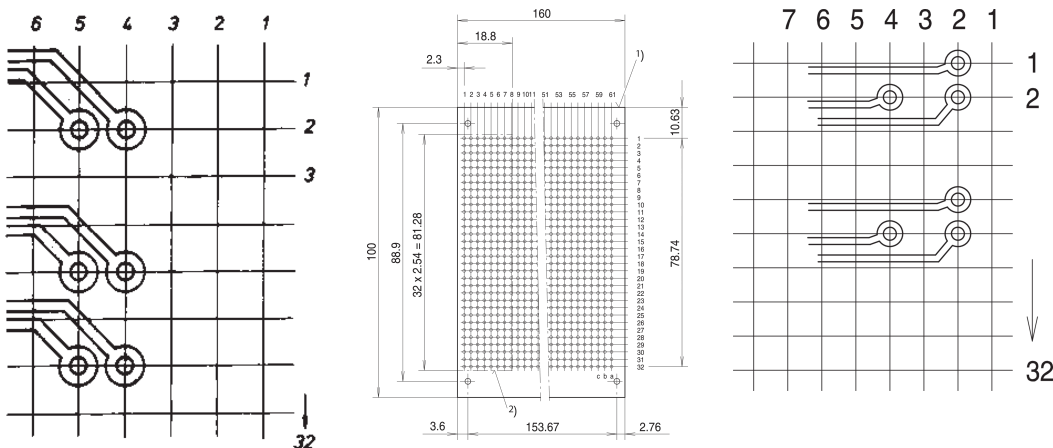

# Cermet Potentiometer, 100 kOhm

## CATALOG NUMBER

69004-155

A potentiometer is an electrical resistance component whose resistance values can be changed mechanically (by turning or shifting).

## ADDITIONAL PRODUCT DETAILS

---

Dimensions of connecting pins: 0.45 × 0.45 mm.

Required front panel drill hole: Ø 8 mm.

When left-hinged: pins 1 and 2 low-ohmic.

When right-hinged: pins 2 and 3 low-ohmic.

Please take into consideration that deliveries may be carried out in the stated SPQs (SPQ, e.g. 5 pieces, 10 pieces, 50 pieces, etc.). Differing order quantities (e.g. 2 pieces) may be changed to the next possible delivery quantity = Standard Pack Quantity.