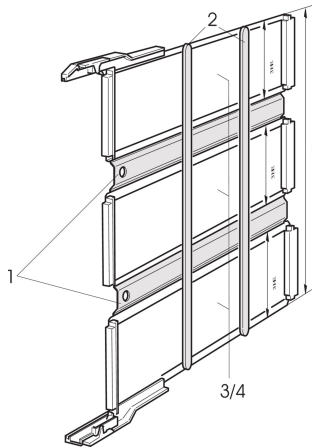

Intermediate Adapter to Assemble Several 3 U Testadapter

Bracket kit to make a 6 / 9 U Testadapter from 3 U Testadapters. Suitable for Testadapters with DIN 41612 connectors Type B, C, E and F.

CERTIFICATIONS

FEATURES

Suitable for types B, C, D, E, F

SPECIFICATIONS

Table 1/1

Catalog Number	Works With	Material	Package Quantity	Finish
23040-001	Test Adapters	Steel	2	Powder Coated
20800-168	Test Adapters	Steel	2	Powder Coated
20800-279	Test Adapters	Steel	2	Powder Coated
20800-224	Test Adapters	Steel	2	Powder Coated
20800-278	Test Adapters	Steel	2	Powder Coated