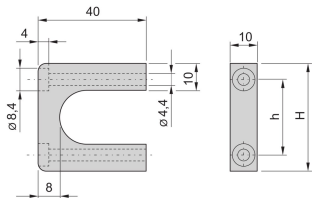

MultipacPRO Front Handle, One-Piece, Width 10 mm

The front handles can be mounted and provide an easier to mount assembly. The handles can be assembled from the front side.

CERTIFICATIONS

FEATURES

Load-carrying capacity 30 kg/pair

Assembly on the front panel

Can be used for the aluminium or sheet metal versions

SPECIFICATIONS

| | |
|------------------------|--------------------------------------|
| Material: | Aluminum |
| Finish: | Anodized |
| Works With: | Chassis; Front Panels |
| Product Family: | MultipacPRO; Frame Type Plug-In Unit |
| Product Type: | Handle |

Table 1/1

| Catalog Number | Rack Height | Package Quantity | Handle Type | Color | Width |
|----------------|-------------|------------------|-------------|--------|-------|
| 20860-256 | 1U | 2 | Straight | Silver | 10mm |
| 20860-257 | 2U | 2 | Straight | Silver | 10mm |
| 20860-259 | 4U | 2 | Straight | Silver | 10mm |
| 20860-258 | 3U | 2 | Straight | Silver | 10mm |

| Catalog Number | Rack Height | Package Quantity | Handle Type | Color | Width |
|----------------|-------------|------------------|-------------|--------|-------|
| 20860-260 | 5U | 2 | Straight | Silver | 10mm |