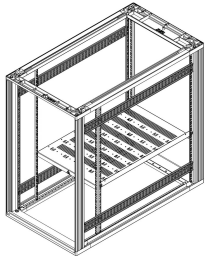

Novastar Depth Member

Depth member which is adjustable in 1 U increments in the height.

CERTIFICATIONS

FEATURES

For assembly on cabinet uprights

Adjustable in 1 U increments

SPECIFICATIONS

Product Type: Bracket

Table 1/1

| Catalog Number | Depth | Material | Finish | Package Quantity | Type | Package Unit |
|----------------|--------|----------|----------------------|------------------|--------------|--------------|
| 27230-170 | 900mm | Steel | Aluminum-Zinc Plated | 2 | Depth Member | Pair |
| 27230-169 | 800mm | Steel | Aluminum-Zinc Plated | 2 | Depth Member | Pair |
| 27230-167 | 500mm | Steel | Aluminum-Zinc Plated | 2 | Depth Member | Pair |
| 27230-171 | 1000mm | Steel | Aluminum-Zinc Plated | 2 | Depth Member | Pair |

| Catalog Number | Depth | Material | Finish | Package Quantity | Type | Package Unit |
|----------------|-------|----------|----------------------|------------------|--------------|--------------|
| 27230-168 | 600mm | Steel | Aluminum-Zinc Plated | 2 | Depth Member | Pair |