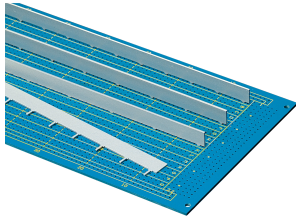

# PCB Busbar for Power Distribution

Busbars will enable you to increase PCB yields, reliability, and longevity of circuit boards. They are also cost savers; mounting rivets and installation screws are not required for circuit board assembly.

## FEATURES

Power distribution to printed circuits and backplanes

Interference suppression, increased stiffness

Fault elimination

## SPECIFICATIONS

**Product Type:** Busbar  
**Material:** Copper  
**Finish:** Tin Plated

Table 1/1

| Catalog Number | Length  | Package Quantity |
|----------------|---------|------------------|
| 30925-001      | 216.3mm | 1                |
| 30925-006      | 333.2mm | 1                |
| 30925-005      | 206.2mm | 1                |
| 30925-004      | 328.1mm | 1                |
| 30925-002      | 338.3mm | 1                |