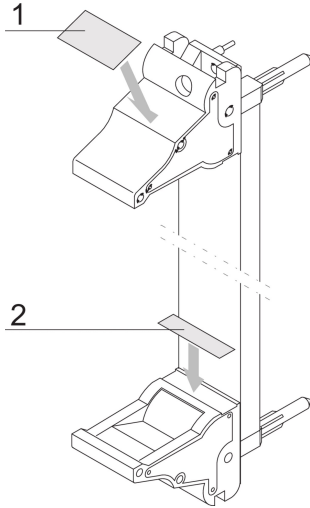

Plug-In Unit Label Strip for IE-Handle

Polyester, self-adhesive, white label for IET or IEL handles.

CERTIFICATIONS

FEATURES

Label strips, Polyester, self-adhesive, white

For IE-handles

SPECIFICATIONS

Product Type: Label

Material: Polyethylene

Table 1/1

Catalog Number	Works With	Package Quantity
60817-340	Front Panels	210
60817-341	Front Panels	320

DIAGRAMS

WARNING

nVent products shall be installed and used only as indicated in nVent's product instruction sheets and training materials. Instruction sheets are available at www.nvent.com and from your nVent customer service representative. Improper installation, misuse, misapplication or other failure to completely follow nVent's instructions and warnings may cause product malfunction, property damage, serious bodily injury and death and/or void your warranty.