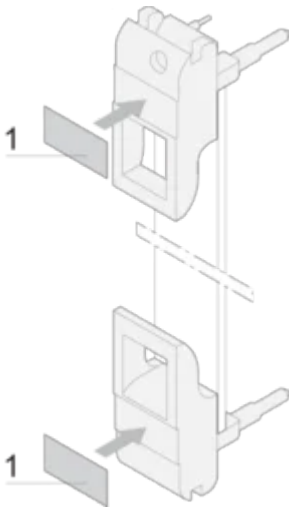

Plug-In Unit Label Strip for IE-Handle

Polyester, self-adhesive, white label for IET or IEL handles.

CERTIFICATIONS

FEATURES

Label strips, Polyester, self-adhesive, white

For IE-handles

SPECIFICATIONS

Product Type: Label

Material: Polyethylene

Table 1/1

Catalog Number	Works With	Package Quantity
60817-340	Front Panels	210
60817-341	Front Panels	320

DIAGRAMS

WARNING

nVent products shall be installed and used only as indicated in nVent's product instruction sheets and training materials. Instruction sheets are available at www.nvent.com and from your nVent customer service representative. Improper installation, misuse, misapplication or other failure to completely follow nVent's instructions and warnings may cause product malfunction, property damage, serious bodily injury and death and/or void your warranty.