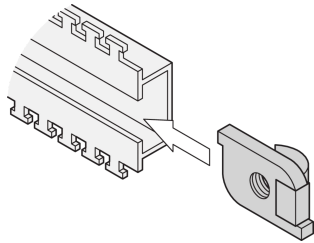

Slide Nut Kit for C-Rail

C-Rails are for better cable management. Installation generally behind the 19" uprights. They are compatible with standard cable clabs.

CERTIFICATIONS

FEATURES

Slide nut for C-profiles

SPECIFICATIONS

Product Type: Nut
Material: Steel

Table 1/1

Catalog Number	Package Quantity	Type	Works With
21101-127	100	Slide Nut	
21120-140	100	Slide Nut	Varistar CP

WARNING

nVent products shall be installed and used only as indicated in nVent's product instruction sheets and training materials. Instruction sheets are available at www.nvent.com and from your nVent customer service representative. Improper installation, misuse, misapplication or other failure to completely follow nVent's instructions and warnings may cause product malfunction, property damage, serious bodily injury and death and/or void your warranty.