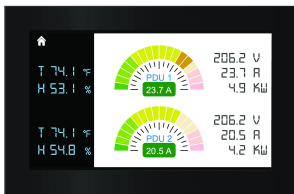

Door-Mount PDU LCD Display

Data Solutions

Smart, stylish Door-Mount PDU LCD Display externally monitors the PDU metrics inside the cabinet without opening the door to physically review the PDU’s metrics. Easy magnetic mounting installation not requiring any cabinet door cutout. Touchscreen can be installed horizontally or vertically and has plug-n-play connectivity.

FEATURES

- Saves time monitoring PDU metrics from outside the cabinet
- Prevents entering cabinet to monitor PDU metrics
- Easy magnetic mounting installation
- No cabinet door cutout required
- Optional mounting screw kit included
- Display horizontally or vertically
- Plug-n-Play connectivity
- Resistive touch screen
- Smart and stylish design
- With corresponding PDU connected sensors, it monitors voltage, current, power, temperature, humidity and air flow
- 4.3-inch (109mm) display size
- 480 x 272 display resolution
- RJ-11 cables connection