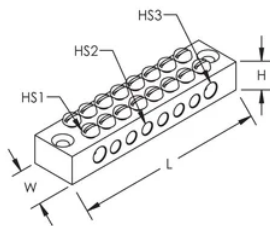

DIAGRAMS

WARNING

---

nVent products shall be installed and used only as indicated in nVent's product instruction sheets and training materials. Instruction sheets are available at www.nvent.com and from your nVent customer service representative. Improper installation, misuse, misapplication or other failure to completely follow nVent's instructions and warnings may cause product malfunction, property damage, serious bodily injury and death and/or void your warranty.

Our powerful portfolio of brands:

CADDY ERICO HOFFMAN ILSCO SCHROFF TRACHTE