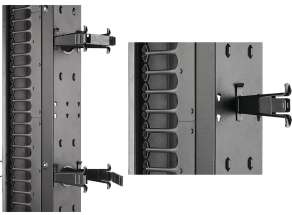

CableTek Post and Gate Kits, 6.00 Gate Width, Black, ABS

Data Solutions

CATALOG NUMBER

DGP6

Post and Gate Kits snap together quickly without tools. Each set consists of two posts and one gate. Posts snap into pre-punched holes on the backs of CableTek Vertical Cable Managers (single-sided and double-sided with posts and gates) and are easily repositionable without tools. Gates swivel open 280 degrees left or right to allow convenient cable access. When closed, posts and gates contain, support and secure large volumes of cables and cable bundles. Molded from black composite material with large radius, these posts and gates smoothly transition cables from vertical to horizontal positions. Order additional Post and Gate Kits to add to single- and double-sided cable managers. Single posts can be used alone as slack spools on the front side of the cable manager.

FEATURES

Post and Gate Kits snap together quickly without tools

Each set consists of two posts and one gate

Posts snap into pre-punched holes on the backs of CableTek Vertical Cable Managers (single-sided and double-sided with posts and gates) and are easily repositionable without tools

Gates swivel open 280 degrees left or right to allow convenient cable access

When closed, posts and gates contain, support and secure large volumes of cables and cable bundles

Molded from black composite material with large radius, these posts and gates smoothly transition cables from vertical to horizontal positions

Order additional Post and Gate Kits to add to single- and double-sided cable managers

Single posts can be used alone as slack spools on the front side of the cable manager

PRODUCT ATTRIBUTES

Article Number: 17296