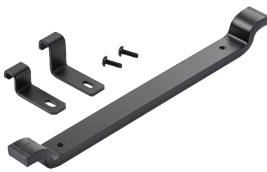

Movable Cross Member, fits 12.00, Gray, Steel

Data Solutions

CATALOG NUMBER

LMCM12G

Cable Runway Movable Cross Member supports cable at drop locations between welded cross members, providing both extra mounting points and cable support. The kit includes hardware for secure mounting to ladder rack stringers.

FEATURES

Cable Runway Movable Cross Member supports cable at drop locations between welded cross members, providing both extra mounting points and cable support

The kit includes hardware for secure mounting to ladder rack stringers

PRODUCT ATTRIBUTES

Article Number: 10067

Material: Mild Steel

Finish: Powder Coated

Color: Gray

Color Code: ANSI 61

Thickness: 9.5mm

WARNING