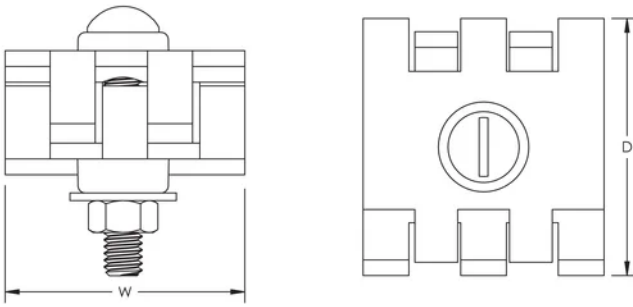

## SPECIFICATIONS

**Conductor Size, UL:** Class 1 - Class 2 (4/0 Max)

Table 1/1

Catalog Number	Material	Depth (D)	Width (W)	Unit Weight	Certifications
LPA527	Aluminum	51.31mm	50.8 mm	0.07 kg	E202878-Combined_CoC, E202878-Combined_CoC
LPC527	Bronze	51.31mm	50.8 mm	0.16 kg	

## DIAGRAMS

---