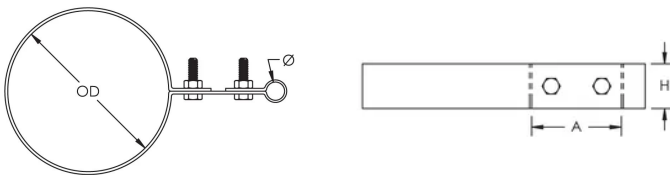

Catalog Number	Material	Finish	Diameter (Ø)	Outer Diameter (OD)	Height (H)	A
LPC677	Copper	Tinned	13.0 - 15.88 mm	88.9 - 101.6 mm	31.8 mm	63.5 mm
LPC678	Copper	Tinned	13.0 - 15.88 mm	114.3 - 127 mm	31.8 mm	63.5 mm

Table 2/2

Catalog Number	Unit Weight	Certifications
LPA676	0.07 kg	
LPA675	0.07 kg	
LPA677	0.1 kg	
LPA678	0.12 kg	
LPC675	0.17 kg	E202878-Combined_CoC, E202878-Combined_CoC
LPC676	0.17 kg	E202878-Combined_CoC, E202878-Combined_CoC
LPC677	0.24 kg	E202878-Combined_CoC, E202878-Combined_CoC
LPC678	0.28 kg	E202878-Combined_CoC, E202878-Combined_CoC

ADDITIONAL PRODUCT DETAILS

Air terminals must be attached to a threaded base.

DIAGRAMS

WARNING

nVent products shall be installed and used only as indicated in nVent's product instruction sheets and training materials. Instruction sheets are available at www.nvent.com and from your nVent customer service representative. Improper installation, misuse, misapplication or other failure to completely follow nVent's instructions and warnings may cause product malfunction, property damage, serious bodily injury and death and/or void your warranty.