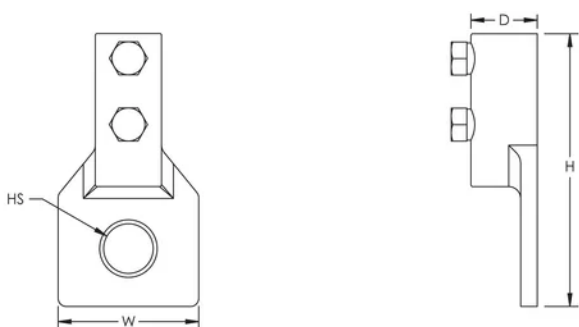

## SPECIFICATIONS

**Conductor Size, UL:** Class 1 - Class 2 (4/0 Max)

Table 1/2

Catalog Number	Material	Finish	Hole Size (HS)	Contact Area	Depth (D)	Height (H)
LPS451	Stainless Steel 316L (EN 1.4404)		19.05 mm	19 cm <sup>2</sup> Min	27mm	104.78 mm
LPC451	Brass		19.05 mm	19 cm <sup>2</sup> Min	27mm	104.78 mm
LPLC451	Brass	Lead Covered	19.05 mm	19 cm <sup>2</sup> Min	27mm	104.78 mm

Table 2/2

Catalog Number	Width (W)	Unit Weight	Certifications
LPS451	54 mm	0.28 kg	E202878-Combined_CoC, E202878-Combined_CoC

Catalog Number	Width (W)	Unit Weight	Certifications
LPC451	54 mm	0.33 kg	E202878-Combined_CoC, E202878-Combined_CoC
LPLC451	54 mm	0.68 kg	

## ADDITIONAL PRODUCT DETAILS

Where applicable, lead covering thickness is a minimum of 1/16" (1.59 mm) and is not included in the stated dimensions.

## DIAGRAMS