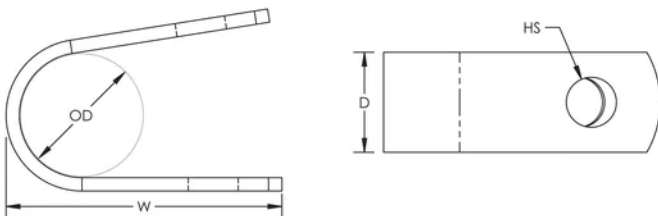

Single Hole Cable Strap

CERTIFICATIONS

FEATURES

Secures lightning protection conductors and prevents displacement

Mechanically secured with screws or nails

SPECIFICATIONS

Table 1/2

Catalog Number	Material	Finish	Outer Diameter (OD)	Depth (D)	Width (W)	Hole Size (HS)
LPC803	Copper		11.91 mm	12.7mm	25 mm	4.76 mm
LPC803L	Copper	Tinned	11.91 mm	12.7mm	25 mm	4.76 mm
LPC801L	Copper	Tinned	11.91 mm	9.84mm	25 mm	4.76 mm
LPA803	Aluminum		11.91 mm	12.7mm	25 mm	4.76 mm
LPC801	Copper		11.91 mm	9.84mm	25 mm	4.76 mm
LPC807L	Copper	Tinned	33 mm	31.75mm	76.71 mm	7.14 mm
LPA807	Aluminum		33 mm	31.75mm	76.71 mm	7.14 mm
LPC807	Copper		33 mm	31.75mm	76.71 mm	7.14 mm
LPC805	Copper		12.7 mm	15.88mm	31.75 mm	7.14 mm

Catalog Number	Material	Finish	Outer Diameter (OD)	Depth (D)	Width (W)	Hole Size (HS)
LPC805L	Copper	Tinned	12.7 mm	15.88mm	31.75 mm	7.14 mm
LPA805	Aluminum		12.7 mm	15.88mm	31.75 mm	7.14 mm
LPC80538	Copper		12.7 mm	15.88mm	31.75 mm	9.53 mm

ADDITIONAL PRODUCT DETAILS

Typically installed every 3' (0.9 m) of conductor.

DIAGRAMS

WARNING

nVent products shall be installed and used only as indicated in nVent's product instruction sheets and training materials. Instruction sheets are available at www.nvent.com and from your nVent customer service representative. Improper installation, misuse, misapplication or other failure to completely follow nVent's instructions and warnings may cause product malfunction, property damage, serious bodily injury and death and/or void your warranty.