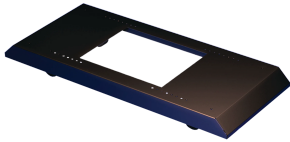

# Mobile Base for Open Frame Racks

The Mobile Base for Open-Frame Racks provide stability and mobility to open-frame racks. It has models for both 19-in. 2- and 4-Post Open Frame Racks. This product mounts to the bottom of the racks previously mentioned. It includes four non-locking casters but will also accept standard levelers. Please note, catalog number PMBLM12 must be ordered separately, however the mounting hardware is included.

## FEATURES

---

The Mobile Base for Open-Frame Racks provide stability and mobility to open-frame racks

It has models for both 19-in. 2- and 4-Post Open Frame Racks

This product mounts to the bottom of the racks previously mentioned. It includes four non-locking casters but will also accept standard levelers