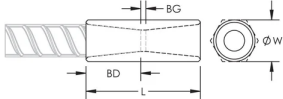

Designed to Meet: AASHTO;ABNT NBR 8548:1984;ACI 318 Type 1 (125% Specified Yield);ACI 318 Type 2 (Specified Tensile);ACI 349;ACI 359;AS3600

Package Quantity: 16

ADDITIONAL PRODUCT DETAILS

Bar dimensions and weights listed may vary by region. Coupler sizes not shown may be available by special order. Contact your nVent LENTON representative for more information.

DIAGRAMS

WARNING

nVent products shall be installed and used only as indicated in nVent's product instruction sheets and training materials. Instruction sheets are available at www.nvent.com and from your nVent customer service representative. Improper installation, misuse, misapplication or other failure to completely follow nVent's instructions and warnings may cause product malfunction, property damage, serious bodily injury and death and/or void your warranty.

North America

+1.800.753.9221
Option 1 – Customer Care
Option 2 – Technical
Support

Europe

Netherlands:
+31 800-0200135
France:
+33 800 901 793

Europe

Germany:
800 1890272
Other Countries:
+31 13 5835404