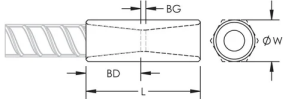

Designed to Meet: AASHTO;ABNT NBR 8548:1984;ACI 318 Type 1 (125% Specified Yield);ACI 318 Type 2 (Specified Tensile);ACI 349;ACI 359;AS3600

Package Quantity: 16

ADDITIONAL PRODUCT DETAILS

Bar dimensions and weights listed may vary by region. Coupler sizes not shown may be available by special order. Contact your nVent LENTON representative for more information.

DIAGRAMS

WARNING

nVent products shall be installed and used only as indicated in nVent's product instruction sheets and training materials. Instruction sheets are available at www.nvent.com and from your nVent customer service representative. Improper installation, misuse, misapplication or other failure to completely follow nVent's instructions and warnings may cause product malfunction, property damage, serious bodily injury and death and/or void your warranty.

North America

+1.800.753.9221

Option 1 – Customer Care

Option 2 – Technical

Support

Europe

Netherlands:

+31 800-0200135

France:

+33 800 901 793

Europe

Germany:

800 1890272

Other Countries:

+31 13 5835404