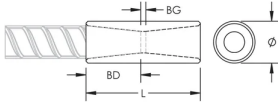

PRODUCT ATTRIBUTES

Material: Stainless Steel Duplex 2205 (EN 1.4462)

Finish: Plain

Rebar Size, Metric: 36 mm

Rebar Size, US: #11

Rebar Size, Canada: 35M

Diameter (Ø): 48 mm

Length (L): 101mm

Bar Depth (BD): 43mm

Bar Gap (BG): 15mm

Unit Weight: 1.01 kg

Designed to Meet: AASHTO;ABNT NBR 8548:1984;ACI 318 Type 1 (125% Specified Yield);ACI 318 Type 2 (Specified Tensile);ACI 349;ACI 359;AS3600

ADDITIONAL PRODUCT DETAILS

Bar dimensions and weights listed may vary by region. Coupler sizes not shown may be available by special order. Contact your nVent LENTON representative for more information.

DIAGRAMS

WARNING

nVent products shall be installed and used only as indicated in nVent's product instruction sheets and training materials. Instruction sheets are available at www.nvent.com and from your nVent customer service representative. Improper installation, misuse, misapplication or other failure to completely follow nVent's instructions and warnings may cause product malfunction, property damage, serious bodily injury and death and/or void your warranty.