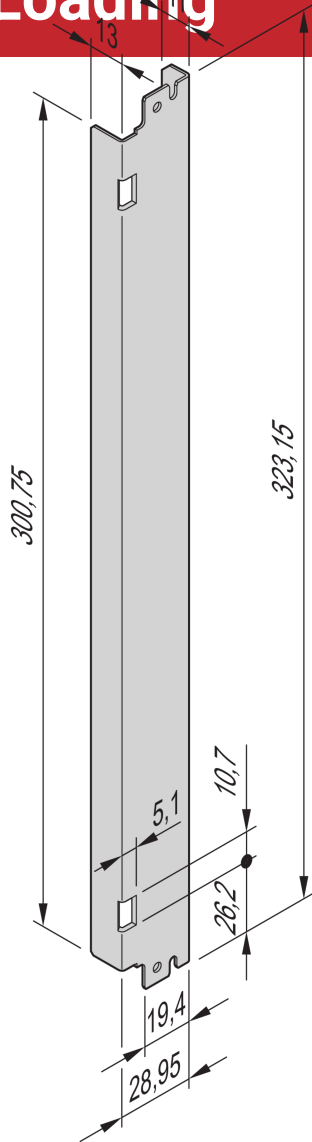

ATCA Front Panel, St, Reinforced, With Spring Loading

AdvancedTCA front panel for spring-loaded IEA handle with die-cast end piece.

CERTIFICATIONS

North America

All locations

+1.763.422.2661

Chat with us:

nvent.com/schroff