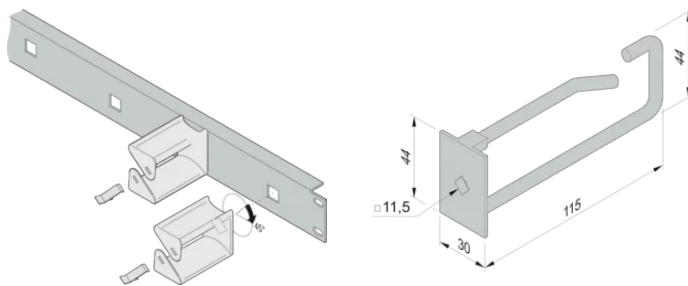

Catalog Number	Material	Depth (D)	Package Quantity	Color	Finish	Height (H)
60118-474	Steel, Polyamide	120.3mm	5		Zinc Plated	44mm

Table 2/2

Catalog Number	Length (L)	Cable Type
60118-473	80mm	Double
60118-457	115mm	Single
60118-459	100mm	Single
60118-458	55mm	Single
60118-474	115mm	Double

DIAGRAMS

WARNING

nVent products shall be installed and used only as indicated in nVent's product instruction sheets and training materials. Instruction sheets are available at www.nvent.com and from your nVent customer service representative. Improper installation, misuse, misapplication or other failure to completely follow nVent's instructions and warnings may cause product malfunction, property damage, serious bodily injury and death and/or void your warranty.

North America

All locations
+1.763.422.2661
Chat with us:
nvent.com/schroff

Europe

Straubenhardt, Germany
+49.7082.794.0
Betschdorf, France
+33.3.88.90.64.90
Warsaw, Poland
+48.22.209.98.35
Assago, Italy
+39.02.932.7141
Chat with us:
nvent.com/schroff

Asia

Shanghai, China
+86.21.2412.6943
Qingdao, China
+86.532.8771.6101
Singapore
+65.6768.5800
Shin-Yokohama, Japan
+81.45.476.0271
Chat with us:
nvent.com/schroff

Middle East & India

Dubai, United Arab Emirates
+971.4.378.1700
Bangalore, India
+91.80.6715.2001
Istanbul, Turkey
+90.216.250.7374
Chat with us:
nvent.com/schroff

Our powerful portfolio of brands:

CADDY ERICO HOFFMAN ILSCO SCHROFF TRACHTE