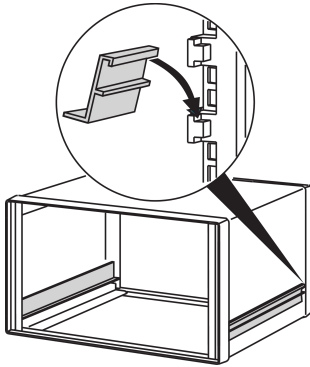

Comptec Slide Rail for 19" Case

Slide rails are made from Aluminum profile, suitable as supports for 19" subracks and 19" chassis.

CERTIFICATIONS

FEATURES

Slide rails are suitable as supports for 19" subracks and 19" chassis

SPECIFICATIONS

- Material:** Aluminum
- Works With:** Cases
- Product Family:** Comptec
- Product Type:** Slide Rail

Table 1/1

| Catalog Number | Depth | Package Quantity |
|----------------|-------|------------------|
| 30225-089 | 300mm | 1 |
| 30225-092 | 600mm | 1 |
| 30225-091 | 500mm | 1 |
| 30225-090 | 400mm | 1 |

ADDITIONAL PRODUCT DETAILS

2 slide rails are required per subrack or 19" chassis.

Slide rail cannot be used for shielded 19" subracks; special slide rails available on request.

WARNING

nVent products shall be installed and used only as indicated in nVent's product instruction sheets and training materials. Instruction sheets are available at www.nvent.com and from your nVent customer service representative. Improper installation, misuse, misapplication or other failure to completely follow nVent's instructions and warnings may cause product malfunction, property damage, serious bodily injury and death and/or void your warranty.