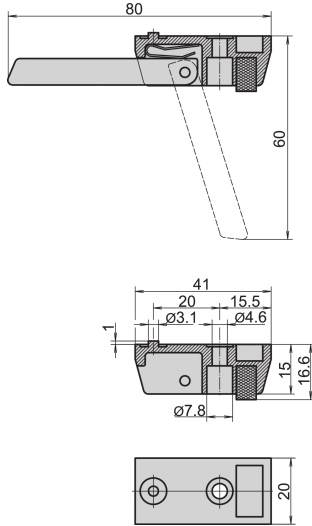

Die Cast Foot

The tip-up feet from aluminum die cast material enable mounting on the bottom plate of a case. Available with or without tip-up function. Color RAL 9006 White Aluminum.

CERTIFICATIONS

FEATURES

Positioning of case is secured by anti-slip rubber inserts

Can be used instead of standard feet

Load-carrying capacity: 50 kg per foot, max case weight 40 kg

Mounting holes are provided in bottom cover of the cases