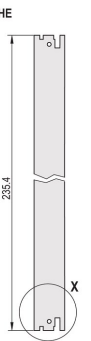

# Plug-In Unit Kit With IEL Handle, Shielded, Black, 6 U, 6 HP

CATALOG NUMBER

---

**20848-594**

3 HE

6 HE

4 TE

5 TE

Plug-in unit, with IEL inserter/extractor black handle, 6 U, front assembly. The U-shaped front panel enable shielding with a textile gasket.

## FEATURES

---

U-shaped front panel for textile gasket

Suitable for insertion and extraction forces up to 700 N (per pair)

Enable the installation of a microswitch

Enable the installation of coding pegs in accordance with IEC 60297-3-103/ IEEE 1101.10

## PRODUCT ATTRIBUTES

---

Rack Width: 6HP

Package Quantity: 1

Handle Type: IEL

Mounting: Screw-on Front; Screw-on Rear IO

Gasket Type: Textile EMC

Front Finish: Anodized