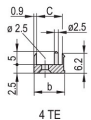

3 HE

6 HE

4 TE

5 TE

Plug-in unit, with IEL inserter/extractor black handle, 6 U, front assembly. The U-shaped front panel enable shielding with a textile gasket.

CERTIFICATIONS