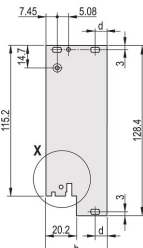

3 HE

6 HE

4 TE

5 TE

Plug-in unit, with IEL inserter/extractor black handle, 6 U, front assembly. The U-shaped front panel enable shielding with a textile gasket.

CERTIFICATIONS