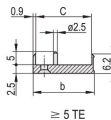

3 HE

6 HE

4 TE

5 TE

Plug-in unit, with IEL inserter/extractor black handle, 6 U, front assembly. The U-shaped front panel enable shielding with a textile gasket.

CERTIFICATIONS