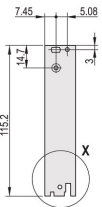

3 HE

6 HE

4 TE

5 TE

Plug-in unit, with IEL inserter/extractor black handle, 6 U, front assembly. The U-shaped front panel enable shielding with a textile gasket.

CERTIFICATIONS