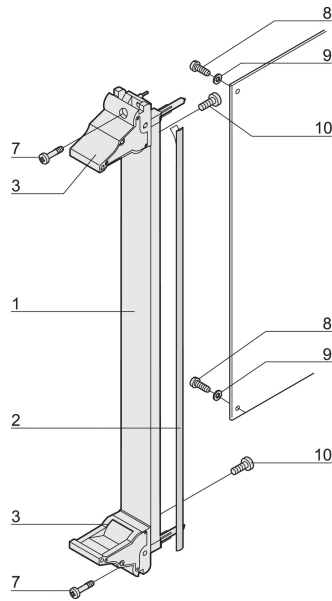

Plug-In Unit Kit With IEL Handle, Shielded, Black, 6 U, 10 HP

CATALOG NUMBER

20848-597

3 HE

6 HE

4 TE

5 TE

Plug-in unit, with IEL inserter/extractor black handle, 6 U, front assembly. The U-shaped front panel enable shielding with a textile gasket.

CERTIFICATIONS

FEATURES

U-shaped front panel for textile gasket

Suitable for insertion and extraction forces up to 700 N (per pair)

Enable the installation of a microswitch

Enable the installation of coding pegs in accordance with IEC 60297-3-103/ IEEE 1101.10

PRODUCT ATTRIBUTES

Rack Width: 10HP

Package Quantity: 1

Handle Type: IEL

Mounting: Screw-on Front; Screw-on Rear IO

Gasket Type: Textile EMC

Front Finish: Anodized

Rear Finish: Etched

Treated Edges: No

Complies With: IEC 60297-3-102; IEEE 1101.10; IEC 60297-3-103; IEEE 1101.1/11

EMC Shielding: Yes

Finish: Anodized; Passivated

Height (H): 261.8mm

Material: Aluminum

Product Type: Front Panel