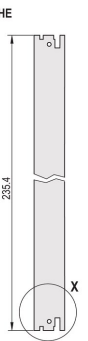

Plug-In Unit Kit With IEL Handle, Shielded, Black, 6 U, 10 HP

CATALOG NUMBER

20848-597

3 HE

6 HE

4 TE

5 TE

Plug-in unit, with IEL inserter/extractor black handle, 6 U, front assembly. The U-shaped front panel enable shielding with a textile gasket.

CERTIFICATIONS

FEATURES

U-shaped front panel for textile gasket

Suitable for insertion and extraction forces up to 700 N (per pair)

Enable the installation of a microswitch

Enable the installation of coding pegs in accordance with IEC 60297-3-103/ IEEE 1101.10

PRODUCT ATTRIBUTES

Rack Width: 10HP

Package Quantity: 1

Handle Type: IEL

Mounting: Screw-on Front; Screw-on Rear IO

Gasket Type: Textile EMC

Front Finish: Anodized

Rear Finish: Etched

Treated Edges: No

Complies With: IEC 60297-3-102; IEEE 1101.10; IEC 60297-3-103; IEEE 1101.1/11

EMC Shielding: Yes

Finish: Anodized; Passivated

Height (H): 261.8mm

Material: Aluminum

Product Type: Front Panel