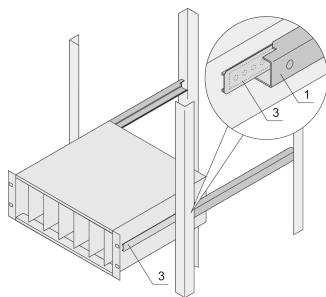

# C-Profile Adaptor for Subracks Assembled into Cabinets, 415 mm

## CATALOG NUMBER

**24562-457**

The C-profile, assembled on the Side Panel of the subrack serves to fix the subrack on the guiding profile when mounted into a cabinet.

## FEATURES

The C-profile fixes the subrack on the guiding profile when mounted into a cabinet.