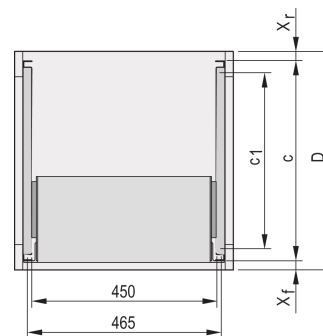

# C-Profile Adaptor for Subracks Assembled into Cabinets, 415 mm

## CATALOG NUMBER

**24562-457**

The C-profile, assembled on the Side Panel of the subrack serves to fix the subrack on the guiding profile when mounted into a cabinet.