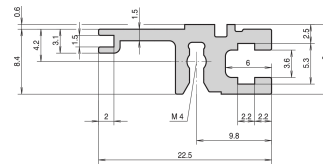

Horizontal Rail, Rear, Type L-ST, Light, Standard, 1000 mm

CATALOG NUMBER

34560-401

Combinations of horizontal rails and side panels

		"L" can be combined		"ST" combination: not recommended	
Horizontal rail	Horizontal rail	-	+	+	+
	Horizontal rail	+	Substrate for backplane for termination	Substrate for heavy duty backplane for termination	+
Horizontal rail	Horizontal rail	+	+	-	-
	Horizontal rail	+	+	-	-
Side panel	Light L		Flashed L	Heavy L	Flashed ST
	Light L		Flashed L	Heavy L	Flashed ST

The horizontal rail, type ST enables the isolated assembly of a backplane. The isolation is done by an insulation strip.

CERTIFICATIONS

FEATURES

For indirect backplane mounting with insulation strip

Mounting top and bottom

Aluminum extrusion, anodized finish, conductive contact surface

PRODUCT ATTRIBUTES

Rack Width: 195HP

Package Quantity: 1

Finish: Anodized

Length: 1000mm

Material: Aluminum

Product Family: EuropacPRO; RatiopacPRO; RatiopacPRO AIR; CompacPRO; PropacPRO