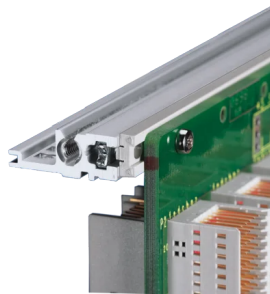

Horizontal Rail, Rear, Type H-ST, Heavy, Standard, 63 HP

CATALOG NUMBER

34560-563

Combinations of horizontal rails and side panels

	"H" can be combined		"ST" combination: not recommended	
Horizontal rail	-	+	+	+
Horizontal rail	+	+	+	+
Horizontal rail	+	+	-	-
Side panel	Light 1.0	Medium 1.0	Heavy 1.0	Super 1.0

The horizontal rail, type ST enables the isolated assembly of a backplane. The isolation is done by an insulation strip.

CERTIFICATIONS

FEATURES

For indirect backplane mounting with insulation strip

Standard where mechanical demands are high (H-ST)

Mounting top and bottom

< 28 HP not printed

Aluminum extrusion, anodized finish, conductive contact surface, with HP markings

PRODUCT ATTRIBUTES

Rack Width: 63HP

Package Quantity: 1

Finish: Anodized

Length: 325.12mm