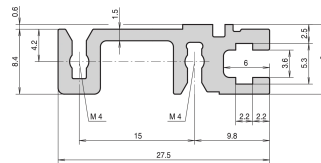

Horizontal Rail, Rear, Type H-ST, Heavy, Standard, 63 HP

CATALOG NUMBER

34560-563

Combinations of horizontal rails and side panels

	"H" can be combined		"ST" combination: not recommended	
Horizontal rail	-	+	+	+
Horizontal rail	+	+	+	+
Horizontal rail	+	+	-	-
Side panel	Light 1.0	Medium 1.0	Heavy 1.0	Super 1.0

The horizontal rail, type ST enables the isolated assembly of a backplane. The isolation is done by an insulation strip.

CERTIFICATIONS

FEATURES

For indirect backplane mounting with insulation strip

Standard where mechanical demands are high (H-ST)

Mounting top and bottom

< 28 HP not printed

Aluminum extrusion, anodized finish, conductive contact surface, with HP markings

PRODUCT ATTRIBUTES

Rack Width: 63HP

Package Quantity: 1

Finish: Anodized

Length: 325.12mm