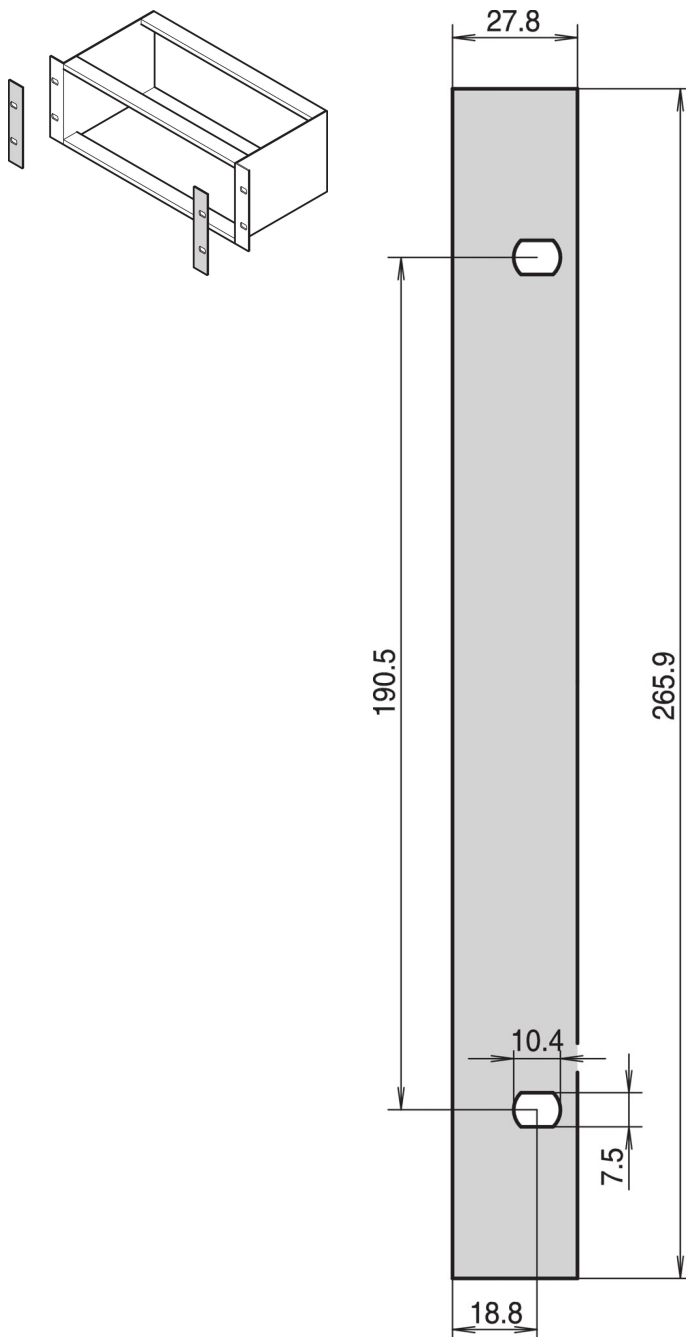

# EuropacPRO Front Cover for Side Panel Type L, 6 U

CATALOG NUMBER

**34561-497**

As decorative finish for the 19" bracket type L.

## FEATURES

As decorative finish for the 19" bracket (if front panels are to be used in the subrack)

## PRODUCT ATTRIBUTES

Rack Height: 6U

Package Quantity: 1

Finish: Anodized

Material: Aluminum

Product Family: EuropacPRO

Product Type: Side Panel

Works With: Subracks