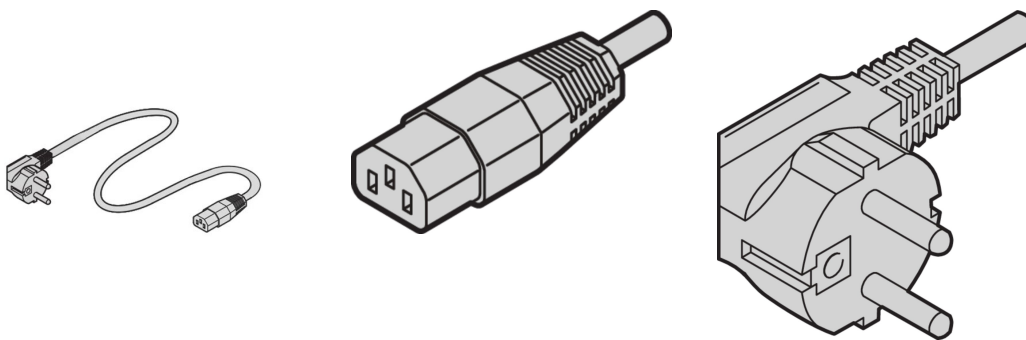

Mains Cable, SCHUKO/UTE to IEC C13, 2.5 m, Black

CATALOG NUMBER

62150-191

nVent SCHROFF Mains cable provides practical, universal fastening with variable attachment facilities. They are general in nature and fit in to different applications like Fans, cabinet lights, etc., Industrial PC connections, Uninterruptible power supplies, Systems.

CERTIFICATIONS

FEATURES

Applications: Fans, cabinet lights, Industrial PC connections, Uninterruptible power supplies and Systems

PRODUCT ATTRIBUTES

Input Connector: SCHUKO / UTE

Output Connector: IEC C13

Length: 2500mm

Package Quantity: 1

Color: Black

Connector Type: Straight

Material: PVC

Product Type: Cable

Net Weight: 0.281kg

WARNING

nVent products shall be installed and used only as indicated in nVent's product instruction sheets and training materials. Instruction sheets are available at www.nvent.com and from your nVent customer service representative. Improper installation, misuse, misapplication or other failure to completely follow nVent's instructions and warnings may cause product malfunction, property damage, serious bodily injury and death and/or void your warranty.