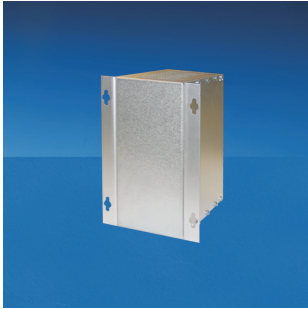

EuropacPRO Wall-Mounting Bracket

The wall mount bracket enables the fixing of a subrack to a wall of a mounting plate of a cabinet.

CERTIFICATIONS

FEATURES

Enables the subrack assembly on wall or on mounting plate

Assembled instead of 19" bracket or rear angle on the subrack

Assembly holes with key hole function

SPECIFICATIONS

- Material:** Aluminum
- Product Type:** Bracket
- Product Family:** EuropacPRO
- Finish:** Passivated
- Works With:** Subracks