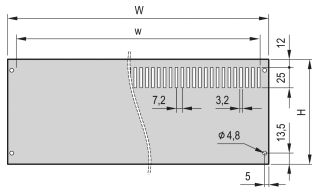

PropacPRO Rear Panel, Full Width, Unshielded

The rear panel, full width for PropacPRO Case mounts to the frame of the case. With or without vented slots.

CERTIFICATIONS

FEATURES

Alu panel, 2.0 mm (84 HP 2.5 mm)

Mounting with support bracket on case (right and left)

SPECIFICATIONS

- Material:** Aluminum
- Finish:** Anodized
- Works With:** Cases
- Product Family:** PropacPRO
- Type:** Rear Panel
- Product Type:** Side Panel

Table 1/2

Catalog Number	Rack Height	Rack Width	Design Feature	Package Quantity
24576-153	4U	63HP	Perforated	1
24576-145	2U	63HP	Perforated	1
24576-050	3U	84HP	Non-Perforated	1
24576-149	3U	63HP	Perforated	1
24576-150	3U	84HP	Perforated	1