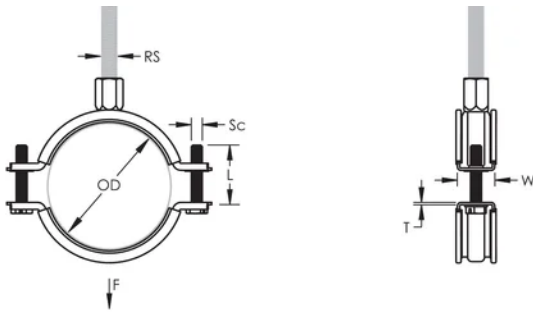

Longer ears position the screw farther from the hanger, improving tool clearance when the screw is tightened

Combination nut can be attached to M8 or M10 threaded rod, simplifying material handling

Screw length has been optimized to accommodate an increased pipe range, reducing inventory

## PRODUCT ATTRIBUTES

---

Article Number: 586307

Material: EPDM-SBR Rubber;Stainless Steel 316L (EN 1.4404)

Finish: Electropolished

Color: Black

Temperature: -50 to 110 °C

Outer Diameter (OD): 44 - 50 mm

Pipe Size: 1 1/2"

NB/DN: 40

Rod Size (RS): M8;M10

Width (W): 20 mm

Thickness (T): 1.25 mm

Screw Diameter (Sc): 6

Screw Length (L): 27mm

Static Load: 700N

## DIAGRAMS

---