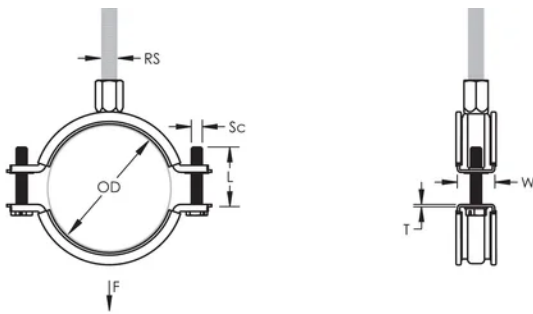

Finish: Electropolished

Color: Black

Temperature: -50 to 110 °C

Outer Diameter (OD): 98 - 108 mm

Pipe Size: 3 1/2"

NB/DN: 90

Rod Size (RS): M8;M10

Width (W): 23 mm

Thickness (T): 1.75 mm

Screw Diameter (Sc): 6

Screw Length (L): 37mm

Static Load: 1700N

ADDITIONAL PRODUCT DETAILS

Lining is EPDM rubber.

DIAGRAMS

WARNING