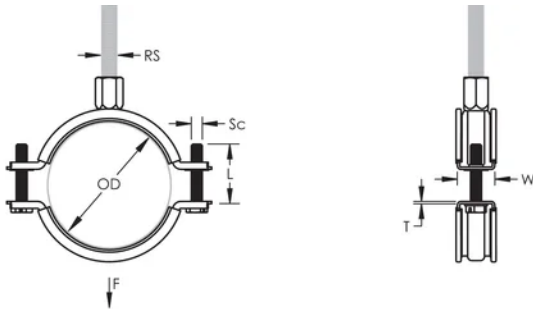

Combination nut can be attached to M8 or M10 threaded rod, simplifying material handling

Screw length has been optimized to accommodate an increased pipe range, reducing inventory

Category II noise reduction according to DIN EN ISO 3822-1

Finish: Electropolished

Color: Black

Temperature: -50 to 110 °C

Outer Diameter (OD): 150 - 160 mm

Rod Size (RS): M8;M10

Width (W): 25 mm

Thickness (T): 2 mm

Screw Diameter (Sc): 6

Screw Length (L): 37mm

Static Load: 2600N

ADDITIONAL PRODUCT DETAILS

Lining is EPDM rubber.

DIAGRAMS

WARNING

nVent products shall be installed and used only as indicated in nVent's product instruction sheets and training materials. Instruction sheets are available at www.nvent.com and from your nVent customer service representative. Improper installation, misuse, misapplication or other failure to completely follow nVent's instructions and warnings may cause product malfunction, property damage, serious bodily injury and death and/or void your warranty.