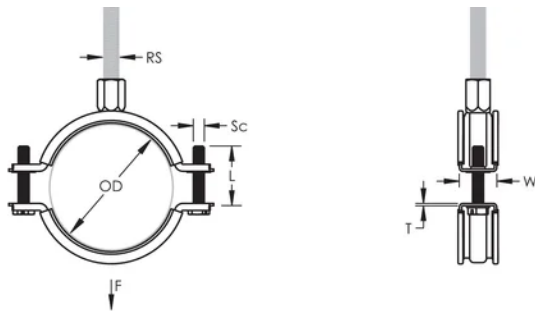

Longer ears position the screw farther from the hanger, improving tool clearance when the screw is tightened

Combination nut can be attached to M8 or M10 threaded rod, simplifying material handling

Screw length has been optimized to accommodate an increased pipe range, reducing inventory

Rod Size (RS): M8;M10

Width (W): 27 mm

Thickness (T): 2.25 mm

Screw Diameter (Sc): 6

Screw Length (L): 37mm

Static Load: 3600N

## ADDITIONAL PRODUCT DETAILS

---

Lining is EPDM rubber.

## DIAGRAMS

---