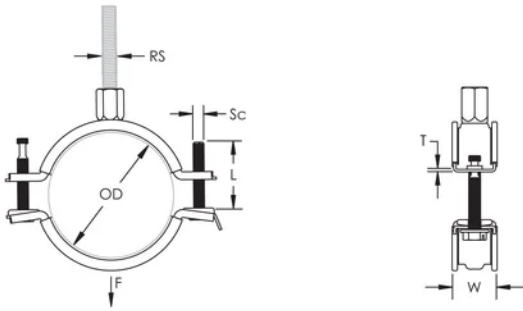

Combo head bolt works with slotted, hex, or Phillips drivers

Longer ears position the screw farther from the hanger, improving tool clearance when the screw is tightened

Combination nut can be attached to M8 or M10 threaded rod, simplifying material handling

Outer Diameter (OD): 15 - 19 mm

Rod Size (RS): M8;M10

NB/DN: 10

Pipe Size: 3/8"

Width (W): 20 mm

Thickness (T): 1 mm

Screw Diameter (Sc): 6

Screw Length (L): 27mm

Static Load: 1000N

ADDITIONAL PRODUCT DETAILS

Lining is EPDM rubber.

DIAGRAMS

WARNING

nVent products shall be installed and used only as indicated in nVent's product instruction sheets and training materials. Instruction sheets are available at www.nvent.com and from your nVent customer service representative. Improper installation, misuse, misapplication or other failure to completely follow nVent's instructions and warnings may cause product malfunction, property damage, serious bodily injury and death and/or void your warranty.