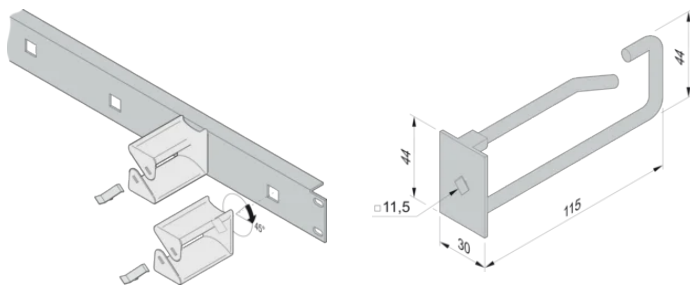

Catalog Number	Material	Depth (D)	Package Quantity	Color	Finish	Height (H)
60118-474	Steel, Polyamide	120.3mm	5		Zinc Plated	44mm

Table 2/2

Catalog Number	Length (L)	Cable Type
60118-473	80mm	Double
60118-457	115mm	Single
60118-459	100mm	Single
60118-458	55mm	Single
60118-474	115mm	Double

DIAGRAMS

WARNING

nVent products shall be installed and used only as indicated in nVent's product instruction sheets and training materials. Instruction sheets are available at www.nvent.com and from your nVent customer service representative. Improper installation, misuse, misapplication or other failure to completely follow nVent's instructions and warnings may cause product malfunction, property damage, serious bodily injury and death and/or void your warranty.

North America

All locations
+1.763.422.2661
Chat with us:
nvent.com/schroff

Europe

Straubenhardt, Germany
+49.7082.794.0
Betschdorf, France
+33.3.88.90.64.90
Warsaw, Poland
+48.22.209.98.35
Assago, Italy
+39.02.932.7141
Chat with us:
nvent.com/schroff

Asia

Shanghai, China
+86.21.2412.6943
Qingdao, China
+86.532.8771.6101
Singapore
+65.6768.5800
Shin-Yokohama, Japan
+81.45.476.0271
Chat with us:
nvent.com/schroff

Middle East & India

Dubai, United Arab Emirates
+971.4.378.1700
Bangalore, India
+91.80.6715.2001
Istanbul, Turkey
+90.216.250.7374
Chat with us:
nvent.com/schroff

Our powerful portfolio of brands:

CADDY ERICO HOFFMAN ILSCO SCHROFF TRACHTE