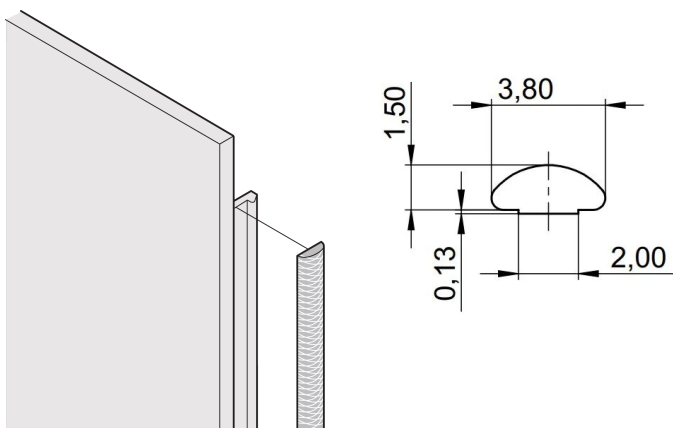

## CATALOG NUMBER

**21101-855**

The textile EMC gaskets are inserted into a slot on the right hand side of the U-shaped front panels. The gaskets are glued to the front panel.

## FEATURES

Textile EMC gasket is affixed laterally on the front panel or in the groove of the right-hand profile as appropriate.

Profile seal is bonded onto the contact surface of the 19" bracket or of the rear angle and sets up the conductive connection to the U-shaped front panels