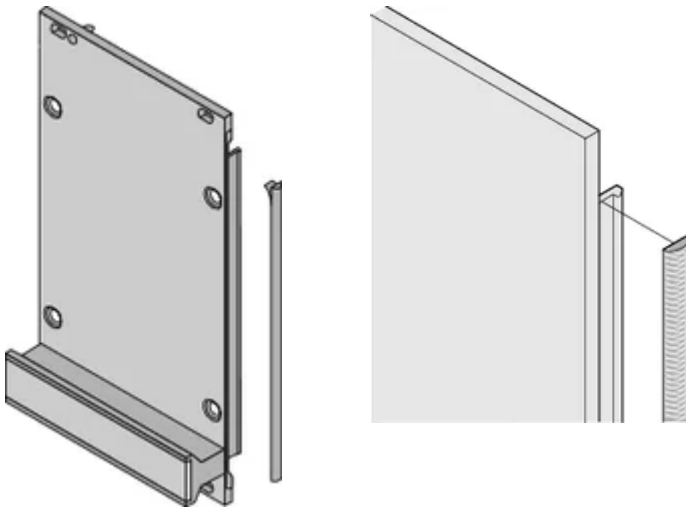

Height (H): 232mm

Material: Thermoplastic Elastomer

Product Family: EuropacPRO; RatiopacPRO; RatiopacPRO AIR; PropacPRO; Frame Type Plug-In Unit

Product Type: Shielding Kit

Width (W): 3.8mm

Works With: Subracks; Cases; Front Panels

Flammability Rating: UL® 94V-0

Gross Weight: 0.092kg

ADDITIONAL PRODUCT DETAILS

EMC gaskets (textile) are required for shielding the front panels.

DIAGRAMS

WARNING

---

nVent products shall be installed and used only as indicated in nVent's product instruction sheets and training materials. Instruction sheets are available at www.nvent.com and from your nVent customer service representative. Improper installation, misuse, misapplication or other failure to completely follow nVent's instructions and warnings may cause product malfunction, property damage, serious bodily injury and death and/or void your warranty.