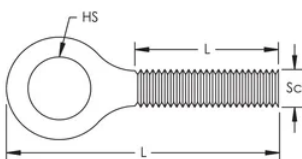

Eye Screw

FEATURES

Designed to accept nVent CADDY Speed Link wire rope or hook

SPECIFICATIONS

Finish: Electrogalvanized

Material: Steel

Table 1/1

Catalog Number	Article Number	Screw Diameter (Sc)	Screw Length (L)	Hole Size (HS)	Length (L)
SLEB250		0.25	25mm	7.2 mm	44mm
SLEB375		0.375	45.7mm	7.2 mm	63.5mm
SLEBM6	195854	6	20mm	7.2 mm	37.5mm
SLEBM8	195856	8	25mm	8.5 mm	50mm

DIAGRAMS