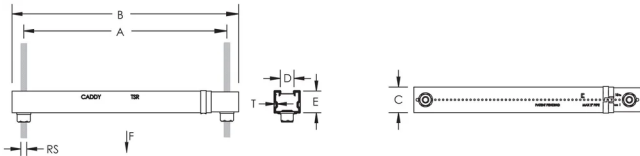

TSR1220	35 mm	1330N	880N
TSR122025	35 mm	1330N	880N

ADDITIONAL PRODUCT DETAILS

Static Load 1 represents a distributed load for 12" - 20" (300 - 500 mm) installations and a point load for 12" - 16" (300 - 400 mm) installations. Static Load 2 represents a point load for 16" - 20" (400 - 500 mm) installations.

DIAGRAMS

WARNING

nVent products shall be installed and used only as indicated in nVent's product instruction sheets and training materials. Instruction sheets are available at www.nvent.com and from your nVent customer service representative. Improper installation, misuse, misapplication or other failure to completely follow nVent's instructions and warnings may cause product malfunction, property damage, serious bodily injury and death and/or void your warranty.

North America

+1.800.753.9221
Option 1 – Customer Care
Option 2 – Technical
Support

Europe

Netherlands:
+31 800-0200135
France:
+33 800 901 793

Europe

Germany:
800 1890272
Other Countries:
+31 13 5835404

APAC

Shanghai:
+ 86 21 2412 1618/19
Sydney:
+61 2 9751 8500

Our powerful portfolio of brands:

CADDY ERICO HOFFMAN ILSCO SCHROFF TRACHTE