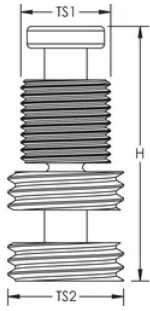

### PRODUCT ATTRIBUTES

---

Article Number: 702301

Material: Brass

Thread Size 1 (TS1): 1/2" BSPP

Thread Size 2 (TS2): 1 1/16" UNC

Height (H): 59.2mm

Unit Weight: 0.1kg

## DIAGRAMS

---