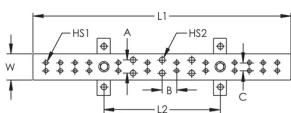

TGBA20L12PT	Yes	508mm	229mm	8mm	12	11mm
TGBA18L10P	No	451mm	229mm	8mm	10	11mm
TGBA29L18PT	Yes	737mm	457mm	8mm	18	11mm
TGBA24L14PT	Yes	610mm	457mm	8mm	14	11mm
TGBA18L10PT	Yes	451mm	229mm	8mm	10	11mm
TGBA24L14P	No	610mm	457mm	8mm	14	11mm
TGBA16L08PT	Yes	394mm	229mm	8mm	8	11mm
TGBA12L06PT	Yes	305mm	229mm	8mm	6	11mm
TGBA20L12P	No	508mm	229mm	8mm	12	11mm
TGBA29L18P	No	737mm	457mm	8mm	18	11mm
TGBA12L06P	No	305mm	229mm	8mm	6	11mm
TGBA16L08P	No	394mm	229mm	8mm	8	11mm

Table 2/2

Catalog Number	Hole Size 2 Number of Pairs	A	B	C
TGBA20L12PT	3	25.4mm	28.6mm	15.9mm
TGBA18L10P	3	25.4mm	28.6mm	15.9mm
TGBA29L18PT	5	25.4mm	28.6mm	15.9mm
TGBA24L14PT	5	25.4mm	28.6mm	15.9mm
TGBA18L10PT	3	25.4mm	28.6mm	15.9mm
TGBA24L14P	5	25.4mm	28.6mm	15.9mm
TGBA16L08PT	3	25.4mm	28.6mm	15.9mm
TGBA12L06PT	3	25.4mm	28.6mm	15.9mm
TGBA20L12P	3	25.4mm	28.6mm	15.9mm
TGBA29L18P	5	25.4mm	28.6mm	15.9mm
TGBA12L06P	3	25.4mm	28.6mm	15.9mm
TGBA16L08P	3	25.4mm	28.6mm	15.9mm

DIAGRAMS

WARNING

nVent products shall be installed and used only as indicated in nVent's product instruction sheets and training materials. Instruction sheets are available at www.nvent.com and from your nVent customer service representative. Improper