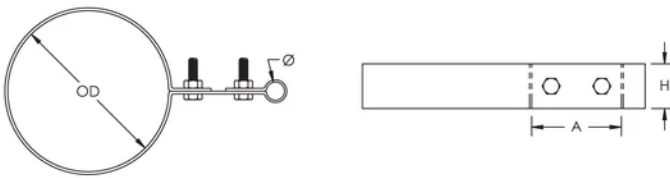

Catalog Number	Material	Finish	Diameter (Ø)	Outer Diameter (OD)	Height (H)	A
LPC677	Copper	Tinned	13.0 - 15.88 mm	88.9 - 101.6 mm	31.8 mm	63.5 mm
LPC678	Copper	Tinned	13.0 - 15.88 mm	114.3 - 127 mm	31.8 mm	63.5 mm

Table 2/2

Catalog Number	Unit Weight	Certifications
LPA676	0.07 kg	
LPA675	0.07 kg	
LPA677	0.1 kg	
LPA678	0.12 kg	
LPC675	0.17 kg	E202878-Combined_CoC, E202878-Combined_CoC
LPC676	0.17 kg	E202878-Combined_CoC, E202878-Combined_CoC
LPC677	0.24 kg	E202878-Combined_CoC, E202878-Combined_CoC
LPC678	0.28 kg	E202878-Combined_CoC, E202878-Combined_CoC

ADDITIONAL PRODUCT DETAILS

Air terminals must be attached to a threaded base.

DIAGRAMS

WARNING

nVent products shall be installed and used only as indicated in nVent's product instruction sheets and training materials. Instruction sheets are available at www.nvent.com and from your nVent customer service representative. Improper installation, misuse, misapplication or other failure to completely follow nVent's instructions and warnings may cause product malfunction, property damage, serious bodily injury and death and/or void your warranty.